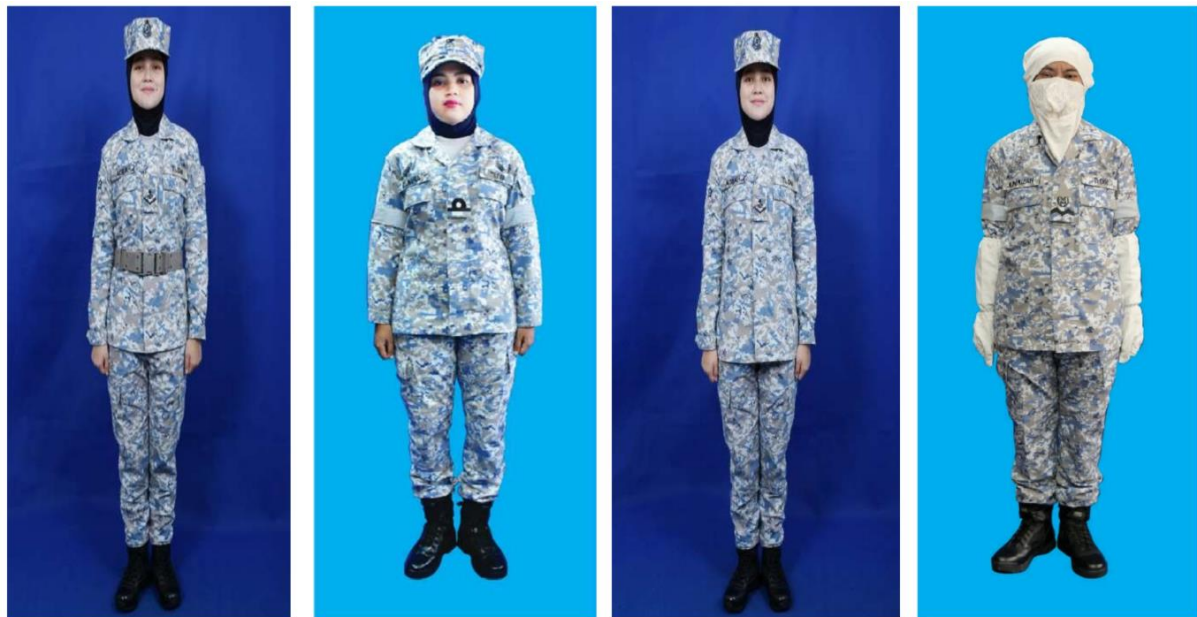

Dress No. 2Z – RMN Minesweeper Suit

On duty at the base.

During the operation.

Dress No. 3A – RMN Operational Clothing

Male.

Ladies.

Dress No. 3C – PASKAL Camouflage Field Dress (CFD)

**Dress No. 3D/3E – RMN Pilot/ Pilot Suit / Air Master
Quartermaster Suit**