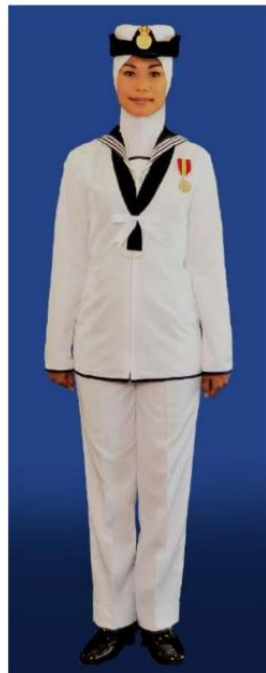

ROYAL MALAYSIAN NAVY UNIFORM

20.	Dress No. 3C – PASKAL Camouflage Field Dress (CFD)	28
21.	Dress No. 3D/3E – RMN Pilot/ Pilot / Air Master Quartermaster Suit	29
22.	Dress No. 3F – Combat Suit PASKAL Raiding Suit	30
23.	Dress No. 3G – RMN Submarine Crew Dress	31
24.	Dress No. 3H – RMN Provos Operational Dress	32-34
25.	Dress No. 4 – Night Dress Formal Wear	35-37
26.	Dress No. 4A – Officers' and Soldiers' Night Dress	38-39
27.	Dress No. 4B – Black Tie Dress	40
28.	Dress No. 5 – Overseas Dress	41

Dress No.1 – Ceremonial Dress

First Admiral Up.

Officers and Male Warrant Officers.

ROYAL MALAYSIAN NAVY UNIFORM

Officers and Female Warrant Officers.

Senior Rate.

ROYAL MALAYSIAN NAVY UNIFORM

Leading Rate Below.

Dress No. 1A – Palace Ceremonial Dress (Present)

First Admiral Up.

Officers and Others Rank (Male)

Officers and Others Rank (Ladies).

Dress No. 1A – Palace Ceremonial Dress (Medal Recipient)

Officers and Others Rank (Male).