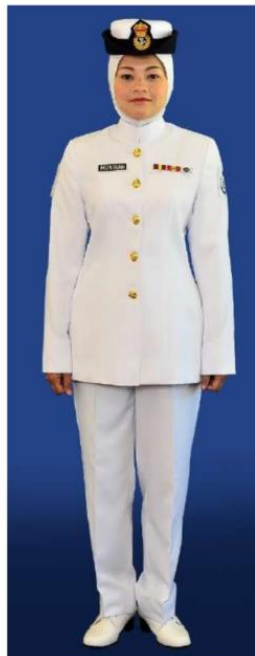

ROYAL MALAYSIAN NAVY UNIFORM

20.	Dress No. 3C – PASKAL Camouflage Field Dress (CFD)	28
21.	Dress No. 3D/3E – RMN Pilot/ Pilot / Air Master Quartermaster Suit	29
22.	Dress No. 3F – Combat Suit PASKAL Raiding Suit	30
23.	Dress No. 3G – RMN Submarine Crew Dress	31
24.	Dress No. 3H – RMN Provos Operational Dress	32-34
25.	Dress No. 4 – Night Dress Formal Wear	35-37
26.	Dress No. 4A – Officers' and Soldiers' Night Dress	38-39
27.	Dress No. 4B – Black Tie Dress	40
28.	Dress No. 5 – Overseas Dress	41

Officers and Others Rank (Ladies).

Dress No. 1B – Service Dress

First Admiral Up.

Officers and Warrant Officers (Male).

a.

Officers and Warrant Officers (Ladies)

Senior Rates.

Dress No. 2 – Bush Jacket Dress