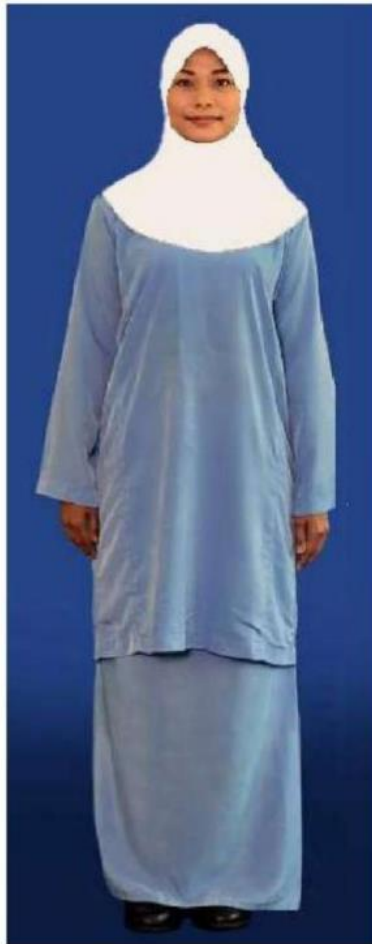

Dress No. 2L – National Dress