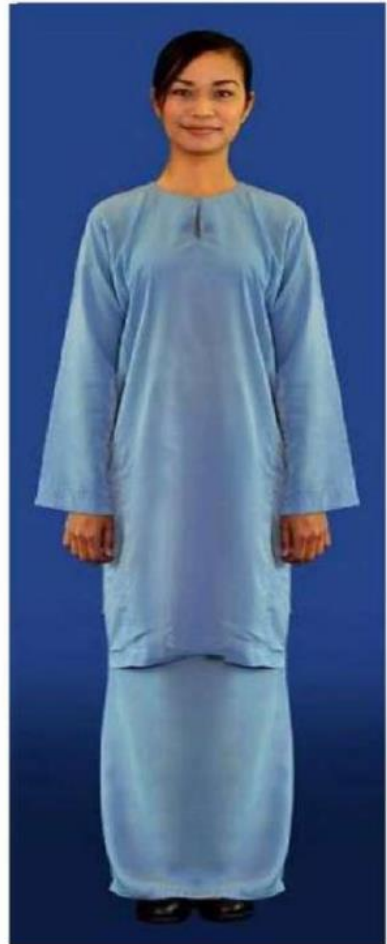

Dress No. 2L – National Dress